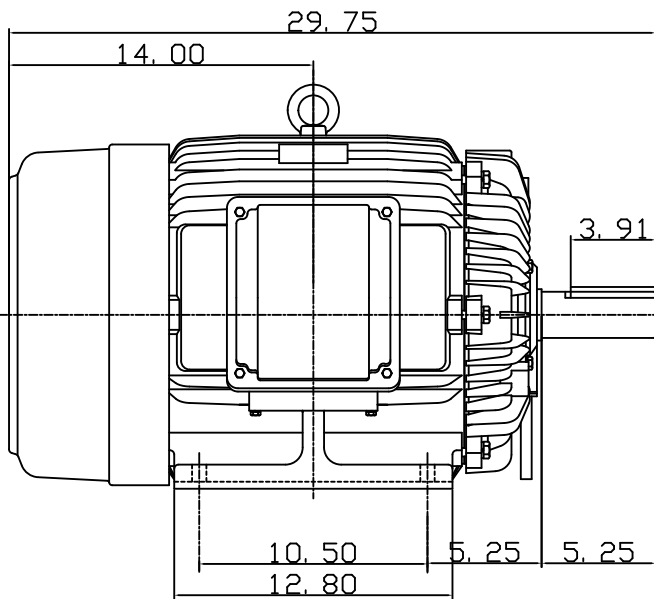

DATE
SEPT. 13, 2011
CATALOG NO.
CDO404-50

OUTLINE DIMENSIONS
3-PHASE INDUCTION MOTOR

MOTOR TYPE:
AEEAGD
FRAME NO. 324T

Pole	HP	kW	Hz	VOLT	Syn. Speed r/min(rpm)
4	40	30	50	190/380	1500

Ins	Rating	Dimension in	Approx Weight	Bearings	
F	CONT.	inches	627 lbs.	DE: 6312	NDE: 6212

Totally Enclosed Fan-Cooled Type. Squirrel-cage Rotor.

DWN.	S. M. JEAN	05-22-04
CHKD.	C. H. SHYU	05-22-04
APPD.	M. C. TSAI	05-22-04

TECO Westinghouse

DWG NO.
31049U515061