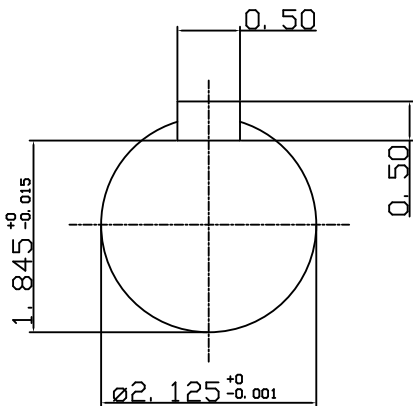

DATE
SEPT. 13, 2011
CATALOG NO.
CDO404-50

OUTLINE DIMENSIONS
3-PHASE INDUCTION MOTOR

MOTOR TYPE:
AEEAGD
FRAME NO. 324T

Pole	HP	kW	Hz	VOLT	Syn. Speed r/min(rpm)
4	40	30	50	190/380	1500

Ins	Rating	Dimension in	Approx Weight	Bearings	
F	CONT.	inches	627 lbs.	DE: 6312	NDE: 6212

Totally Enclosed Fan-Cooled Type. Squirrel-cage Rotor.

DWN.	S. M. JEAN	05-22-04
CHKD.	C. H. SHYU	05-22-04
APPD.	M. C. TSAI	05-22-04

TECO Westinghouse

DWG NO.
31049U515061