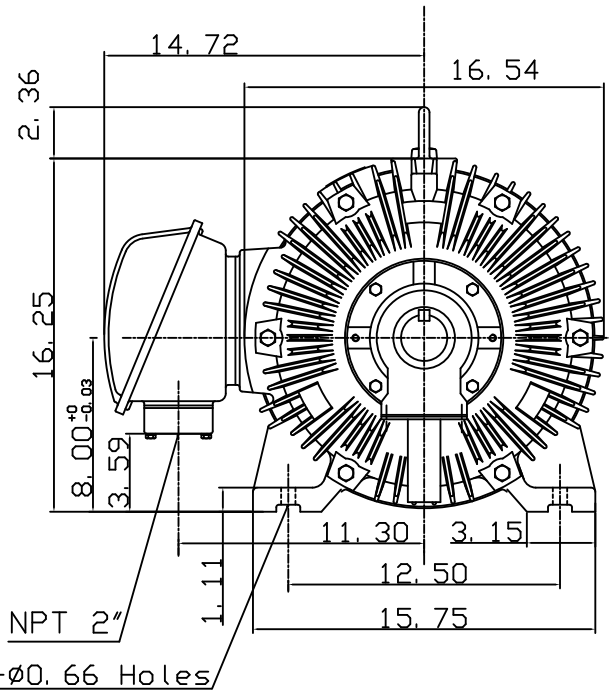

DATE
SEPT. 13, 2011
CATALOG NO.
CDO404-50

OUTLINE DIMENSIONS
3-PHASE INDUCTION MOTOR

MOTOR TYPE:
AEEAGD
FRAME NO. 324T

Pole	HP	kW	Hz	VOLT	Syn. Speed r/min(rpm)
4	40	30	50	190/380	1500

Ins	Rating	Dimension in	Approx Weight	Bearings	
F	CONT.	inches	627 lbs.	DE: 6312	NDE: 6212

Totally Enclosed Fan-Cooled Type. Squirrel-cage Rotor.

DWN.	S. M. JEAN	05-22-04
CHKD.	C. H. SHYU	05-22-04
APPD.	M. C. TSAI	05-22-04

TECO Westinghouse

DWG NO.
31049U515061